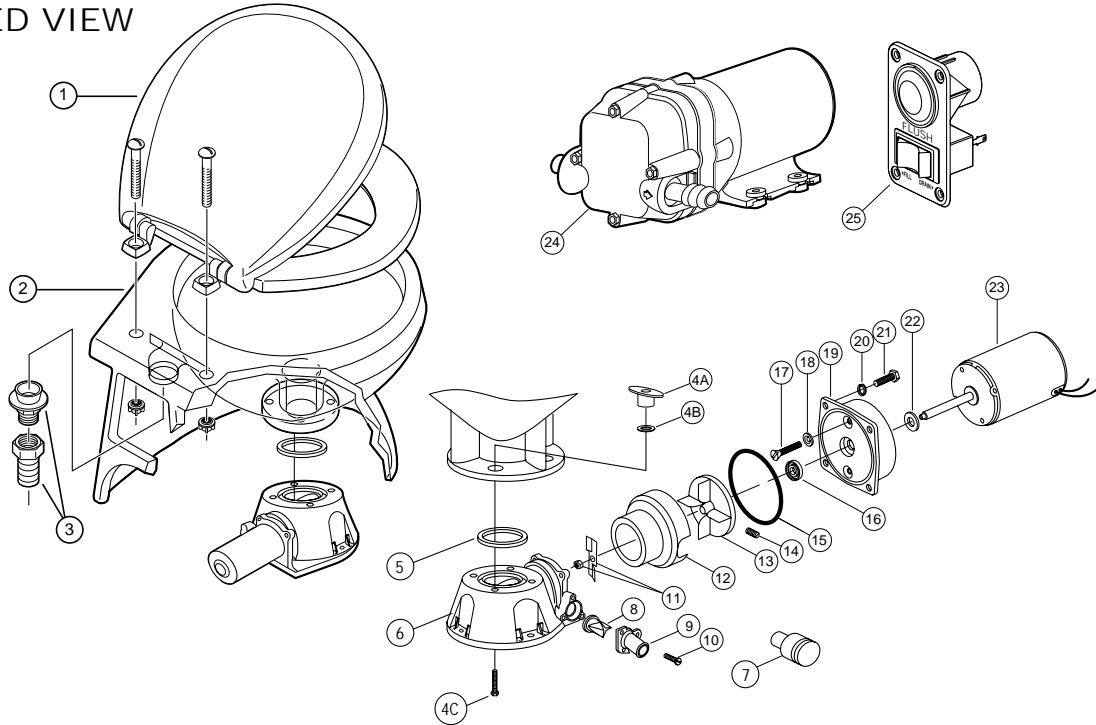

EXPLODED VIEW

PARTS LIST

Key	Qty.	Description	Part Req.	Number	Key	Qty.	Description	Part Req.	Number
1		Seat & Cover	1	37078-1000	16		Seal	1	1040-0000
2		Bowl, Compact Size, White	1	37076-0010	17		Screw	2	91010-0144
		Bowl, Standard Size, White	1	37076-1010	18		Washer, Plastic*	2	35445-0000
		Bowl, Compact Size, Bone	1	37076-2010	19		Seal Housing	1	37043-1000
		Bowl, Standard Size, Bone	1	37076-3010	20		Lock Washer #10, Stainless Steel	4	
3		Bowl Spud and 3/4" barbed adaptor	1	18753-0609	21		Screw	4	91027-0011
4		Bowl Installation Hardware	1	18753-0604	22		Slinger	1	6342-0000
4A		Tee Nut**	4		23		Motor - 12 Volt EMC	1	18753-0582
4B		Washer, Plastic**	4				Motor - 24 Volt EMC	1	18753-0583
4C		Socket Head Screw**	4		24		PAR-MAX 4 Rinse Water Pump		
5		Gasket*	1	37017-0000			12 Volt EMC	1	30631-1092
6		Base Assembly**	1	37004-1000			24 Volt EMC	1	30631-1094
7		1-1/2" Adaptor, Discharge Port	1	98023-0080	25		Switch Panel	1	37047-1000
8		Joker Valve* **	1	44106-1000			Service Kit	1	90197-0000
9		1" Discharge Port**	1	37077-1000			Waste Pump Assembly		
10		Screw**	3	96050-0568			12 Volt EMC	1	37072-0092
11		Chopper Plate with Lock Nut,	1	37056-1000			24 Volt EMC	1	37072-0094
12		Macerator Housing	1	37014-0000					
13		Centrifugal Impeller	1	37006-0000					
14		Set Screw	1	18753-0492					
15		O-ring*	1	43990-0066					

* Parts supplied with Service Kit.

** Parts included with base 37004-1000.

EXPLODED VIEW

PARTS LIST

Key	Qty.	Description	Part Req.	Number
1		Port Kit (1 Pair)	1	30653-1004
2		Body Kit	1	30608-1001
3		Valve Cage / Valve Assy.	1	30613-1000
4		Diaphragm Kit	1	30617-1000
5		Diaphragm Housing & Retainer Cap Kit	1	30682-1000

Key	Qty.	Description	Part Req.	Number
6		Motor Kit 12 Vdc EMC	1	18753-0577
		Motor Kit 24 Vdc EMC	1	18753-0578
		Motor / Pump Assy.12 Vdc EMC	1	30631-1092
		Motor / Pump Assy. 24 Vdc EMC	1	30631-1094