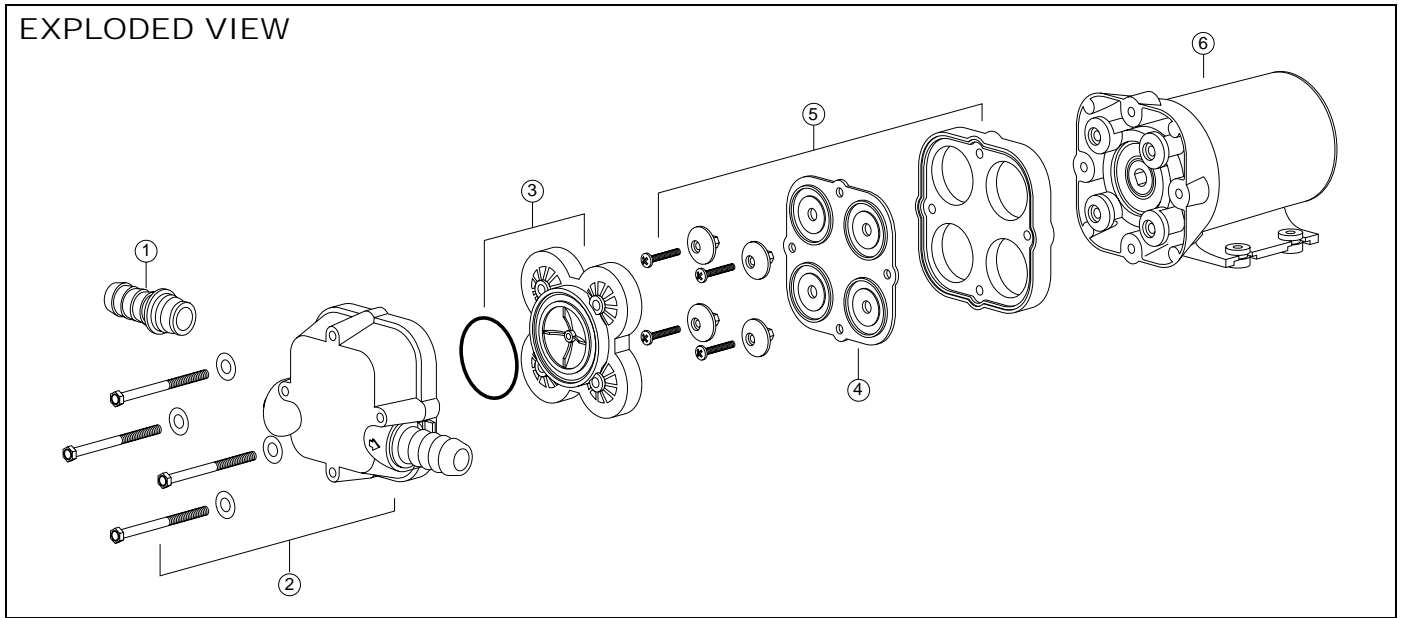

EXPLODED VIEW

PARTS LIST

Key	Qty.	Description	Part Req.	Number	Key	Qty.	Description	Part Req.	Number
1		Seat & Cover	1	37078-1000	16		Seal	1	1040-0000
2		Bowl, Compact Size, White	1	37076-0010	17		Screw	2	91010-0144
		Bowl, Standard Size, White	1	37076-1010	18		Washer, Plastic*	2	35445-0000
		Bowl, Compact Size, Bone	1	37076-2010	19		Seal Housing	1	37043-1000
		Bowl, Standard Size, Bone	1	37076-3010	20		Lock Washer #10, Stainless Steel	4	
3		Bowl Spud and 3/4" barbed adaptor	1	18753-0609	21		Screw	4	91027-0011
4		Bowl Installation Hardware	1	18753-0604	22		Slinger	1	6342-0000
4A		Tee Nut**	4		23		Motor - 12 Volt EMC	1	18753-0582
4B		Washer, Plastic**	4				Motor - 24 Volt EMC	1	18753-0583
4C		Socket Head Screw**	4		24		PAR-MAX 4 Rinse Water Pump		
5		Gasket*	1	37017-0000			12 Volt EMC	1	30631-1092
6		Base Assembly**	1	37004-1000			24 Volt EMC	1	30631-1094
7		1-1/2" Adaptor, Discharge Port	1	98023-0080	25		Switch Panel	1	37047-1000
8		Joker Valve* **	1	44106-1000			Service Kit	1	90197-0000
9		1" Discharge Port**	1	37077-1000			Waste Pump Assembly		
10		Screw**	3	96050-0568			12 Volt EMC	1	37072-0092
11		Chopper Plate with Lock Nut,	1	37056-1000			24 Volt EMC	1	37072-0094
12		Macerator Housing	1	37014-0000					
13		Centrifugal Impeller	1	37006-0000					
14		Set Screw	1	18753-0492					
15		O-ring*	1	43990-0066					

* Parts supplied with Service Kit.

** Parts included with base 37004-1000.

EXPLODED VIEW

PARTS LIST

Key	Qty.	Description	Part Req.	Number
1		Port Kit (1 Pair)	1	30653-1004
2		Body Kit	1	30608-1001
3		Valve Cage / Valve Assy.	1	30613-1000
4		Diaphragm Kit	1	30617-1000
5		Diaphragm Housing & Retainer Cap Kit	1	30682-1000