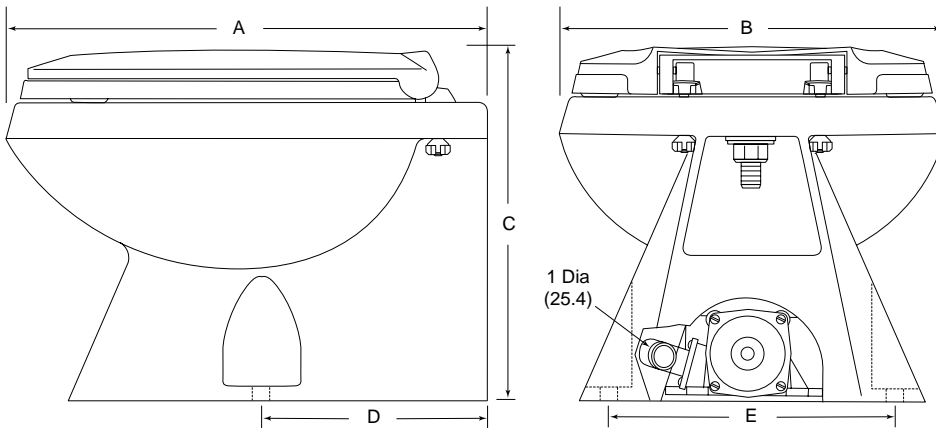

DIMENSIONAL DRAWINGS Inches (Millimeters)

	Compact Size Bowl	Standard Size Bowl
A	19-3/16 (487)	19-3/16 (487)
B	15-1/2 (394)	15-1/2 (394)
C	14-1/4 (362)	17-1/4 (438)
D	8-7/8 (225)	8-7/8 (225)
E	11-13/16 (300)	11-13/16 (300)