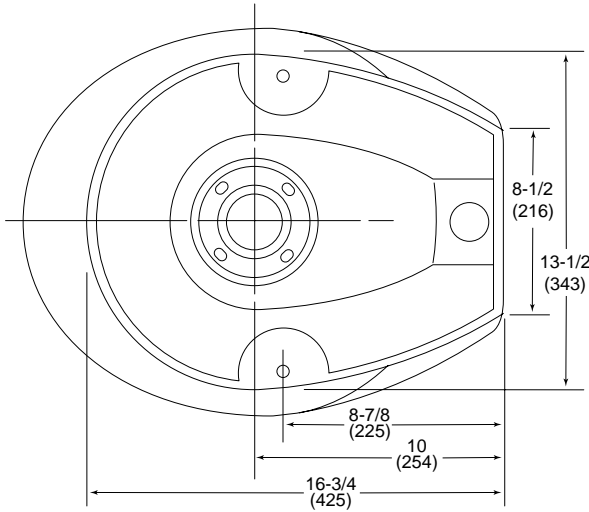

DIMENSIONAL DRAWINGS Inches (Millimeters)

	Compact Size Bowl	Standard Size Bowl
A	19-3/16 (487)	19-3/16 (487)
B	15-1/2 (394)	15-1/2 (394)
C	14-1/4 (362)	17-1/4 (438)
D	8-7/8 (225)	8-7/8 (225)
E	11-13/16 (300)	11-13/16 (300)