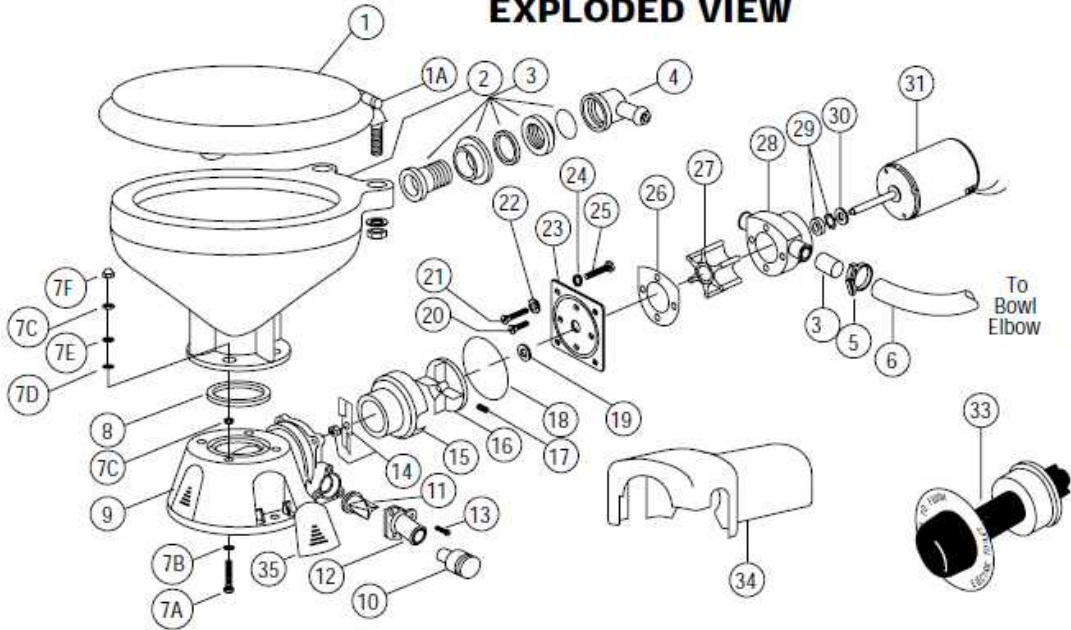

EXPLODED VIEW

PARTS LIST

KEY	DESCRIPTION	QTY.PER TOILET	PART NO.	QTY.PER REPAIR KIT		
				A	B	C
1	SEAT & COMPACT SIZE COVER	1	18753-0437			
	HOUSEHOLD SIZE	1	18753-0438			
1A	HINGE ONLY	1	18753-0181			
2	BOWL COMPACT SIZE	1	59127-7002			
	HOUSEHOLD SIZE	1	18753-0060			
3	BOWL SPUD	1	29048-0000			
4	INTAKE ELBOW & O-RING					
5	CLAMP	1	18753-0044			
6	HOSE	1	29035-0001			
7	BOWL INSTALL. HARDWARE	1	18753-0637		1	
	7A HEX HEAD SCREW	4				
	7B WASHER, PLASTIC	4				
	7C WASHER, S.S.	4				
	7D HEX NUT	4				
	7E NUT CAP	4				
8	O-RING	1	44101-1000	1	1	
9	BASE ASSEMBLY	1	37004-1000		1	
10	1-1/2" ADAPTOR DISCHARGE PORT	1	98023-0080			
11	JOKER VALVE	1	44106-1000	1	1	
12	1" DISCHARGE PORT	1	44107-1000		1	
13	SCREW	3	96050-0568		3	
14	CHOPPER PLATE WITH LOCK NUT	1	37056-1000			1
15	MACERATOR HOUSING	1	37014-0000			1
16	CENTRIFUGAL IMPELLER	1	37006-0000			1
17	SET SCREW	1	18753-0492			1
18	O-RING	1	43990-0066	1		1
19	SEALING SLEEVE	1	37036-1000	1		1
20	SCREW	2	91009-0096			2
21	SCREW	2	91010-0130			2
22	WASHER, PLASTIC	2	35445-0000	2		2
23	WEARPLATE (w/Key #19)	1	37018-0000			1
24	LOCK WASHER #10, STAINLESS KIT	4				4
25	SCREW	4	91027-0011			4
26	GASKET	1	12558-0000	1		1
27	FLEXIBLE IMPELLER	1	6303-0003	1		1
28	BODY	1	12554-0000			1
29	SEAL & RETAINER	1	1040-0000	1		1
30	SLINGER	1	6342-0000			1
	MOTOR - 12 VOLT	1	37064-0000			
	MOTOR - 24 VOLT	1	37065-0000			1
	MOTOR - 32 VOLT	1	37066-0000			
32	ADAPTOR	2	93003-0240			2
33	SWITCH & PLATE	1	37020-0000			
34	MOTOR COVER	1	43990-0051			1

REPAIR KITS AVAILABLE

KIT	PART NO.	DESCRIPTION	
A	37040-0000	SERVICE KIT	
B	37004-1000	BASE/DISCH. ELBOW ASSY.	
C	37041-0010	MOTOR/PUMP ASSY.	12 VOLT
	37041-0011		24 VOLT
	37041-0012		32 VOLT