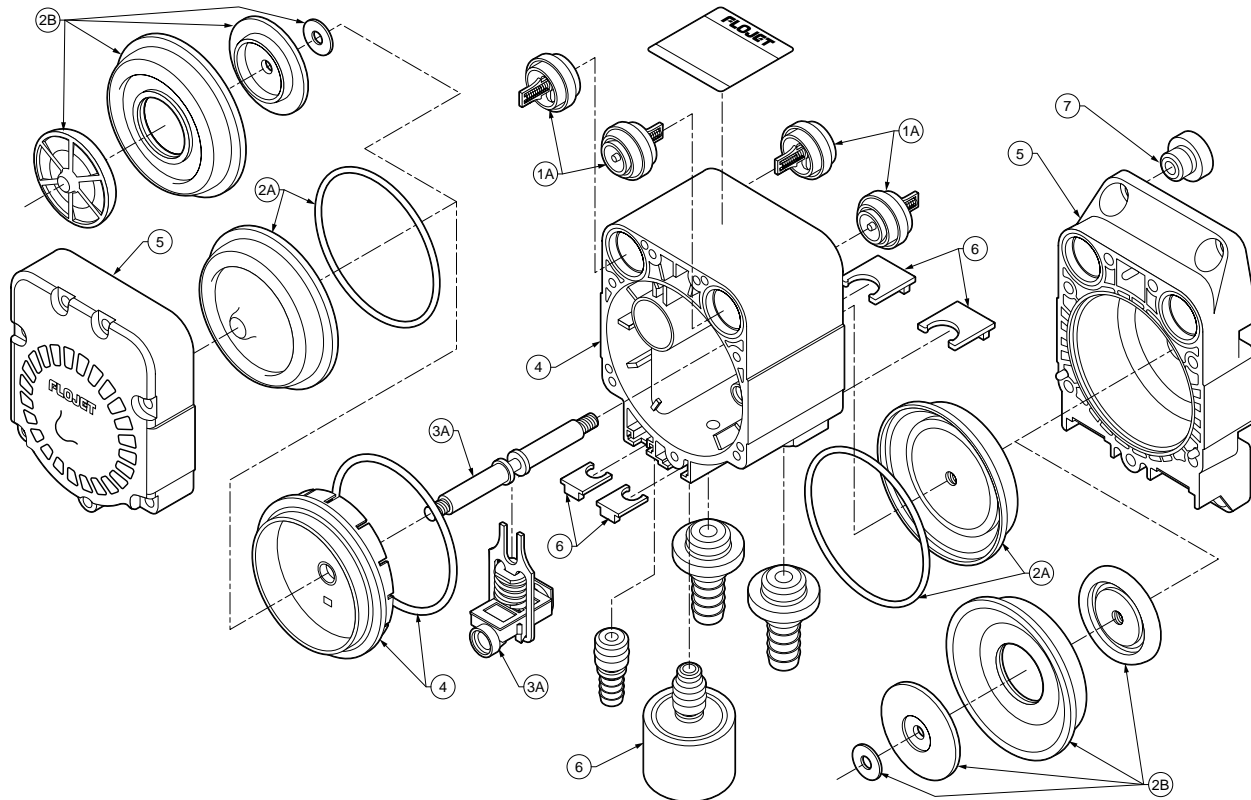

## MODEL G57 SERIES EXPLODED VIEW

Key	Part No.	Description	Qty
1A	20740-050A	Kit, Check Valve, Assy., Santo <sup>®</sup> , Hastelloy	4
1B	20740-020A	Kit, Check Valve. Assy., Viton <sup>®</sup> , Hastelloy	4
2A	20730-000A	Kit, Diaphragm, Santo,&, w/"O" rings	2
2B	21000-209	Kit, Diaphragm, Viton <sup>®</sup>	2
3A	20751-000A	Kit, Shaft & Slide Valve Assy. (Santo <sup>®</sup> )	2
3B	20751-002A	Kit, Shaft & Slide Valve Assy. (Viton <sup>®</sup> )	2
4	20896-000A	Kit, Flange & Housing Assy. w/"O" Ring	2
5	20753-000A	Kit End Caps	2

Key	Part No.	Description	Qty
6	20793-100A	Kit Hardware - Includes	
		Screws #10x1.5" Hi Low	14
		Retainer Clip Small	2
		Retainer Clip Large	2
		Exhaust Port	1
		Exhaust Muffer	1
7	20132-000	Kit, Grommets	2